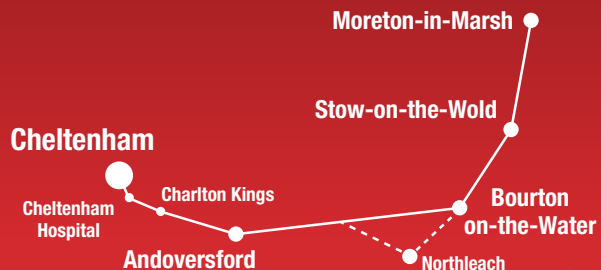

801 Cheltenham Spa to Moreton-in-Marsh

SAVE 10%
on most bus fares
purchased using the
Smartcard
(restrictions apply)

pulhamscoaches.com
01451 820369

Monday to Saturday unless stated (except Public Holidays)													Public Holidays Visit pulhamscoaches.com for full details			Summer Sundays First weekend in May to last weekend in September			
CHELTENHAM		Monday to Friday	Saturday																
Royal Well Bus Station - Stand B	-	-	07:30	-	08:45	10:15	11:45	13:15	14:45	16:15	17:15	18:15	-	11:45	-	18:10	-	13:15	17:00
College Rd/General Hospital	-	-	07:38	-	08:53	10:23	11:53	13:23	14:53	16:23	17:23	18:23	-	11:53	-	18:18	-	-	-
CHARLTON KINGS																			
Charlton Kings - Six Ways	-	-	07:45	-	09:00	10:30	12:00	13:30	15:00	16:30	17:30	18:30	-	11:58	-	18:23	-	13:23	17:08
East End	-	-	07:47	-	09:02	10:32	12:02	13:32	15:02	16:32	17:32	18:32	-	12:00	-	18:25	-	13:25	17:10
ANDOVERSFORD																			
Station Road Bus Stop	-	-	07:54	-	09:09	10:39	12:09	13:39	15:09	16:39	17:39	18:39	-	12:07	-	18:32	-	13:32	17:17
Templefields	-	-	07:55	-	09:10	10:40	12:10	13:40	15:10	16:40	17:40	18:40	-	12:08	-	-	-	-	-
NORTHLEACH																			
Eastington Road Junction	-	-	08:10	-	-	-	-	13:55	-	-	-	-	-	12:23	-	-	-	-	-
Market Square, arrives	-	-	08:12	-	-	-	-	13:57	-	-	-	-	-	12:24	-	-	-	-	-
Market Square, departs	-	-	08:15	-	-	-	-	14:00	-	-	-	-	-	12:25	-	-	-	-	-
NOTGROVE CROSSROADS																			
	-	-	-	-	09:22	10:52	12:22	-	15:22	16:52	17:52	18:52	-	-	-	18:44	-	13:44	17:29
BOURTON-ON-THE-WATER																			
Edinburgh Woollen Mill, arrives	-	-	08:27	-	09:27	10:57	12:27	14:12	15:27	16:57	17:57	18:57	-	12:40	-	18:49	-	13:49	17:34
Edinburgh Woollen Mill, departs	06:30	07:30	08:30	08:30	09:30	11:00	12:30	14:15	15:30	17:00	18:00	19:00	09:00	12:45	15:00	18:50	11:00	13:55	17:40
Surgery/George Moore Centre	06:31	07:31	08:31	08:31	09:31	11:01	12:31	14:16	15:31	17:01	18:01	19:01	09:01	12:46	15:01	18:51	11:01	13:56	17:41
The Cotswold School	06:32	07:32	08:32	08:32	09:32	11:02	12:32	14:17	15:32	17:02	18:02	19:02	09:02	12:46	15:01	18:51	11:01	13:56	17:41
STOW-ON-THE-WOLD																			
Market Square	06:40	07:40	08:45	08:45	09:45	11:15	12:45	14:30	15:45	17:15	18:15	19:15	09:10	13:00	15:15	19:00	11:15	14:10	17:55
IVY LODGE CROSSROADS																			
	06:45	07:45	08:50	08:50	09:50	11:20	12:50	14:35	15:50	17:20	18:20	19:20	09:15	13:05	15:20	19:05	11:20	14:20	18:05
MORETON-IN-MARSH																			
Surgery / Hospital	06:49	07:49	08:54	08:54	09:54	11:24	12:54	14:39	15:54	17:24	18:24	19:24	09:19	13:09	15:24	19:09	11:24	14:24	18:09
Corn Exchange	06:50	07:50	08:55	08:55	09:55	11:25	12:55	14:40	15:55	17:25	18:25	19:25	09:20	13:10	15:25	19:10	11:25	14:25	18:10
Railway Station	06:52	07:52	08:57	08:57	09:57	11:27	12:57	14:42	15:57	17:27	18:27	19:27	09:25	13:15	15:30	19:15	11:30	14:30	18:15
Fire College Houses - Turning Circle	06:57	07:57	09:02	09:02	10:02	11:32	13:02	14:47	16:02	17:32	18:32	19:32	-	-	-	-	-	-	-