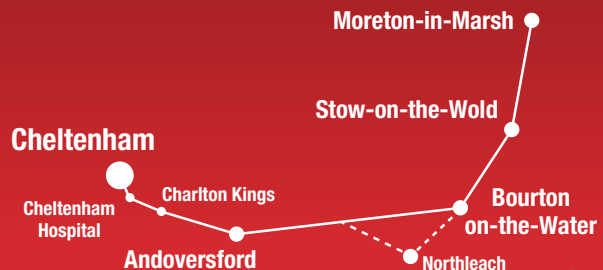

801

Moreton-in-Marsh to Cheltenham Spa