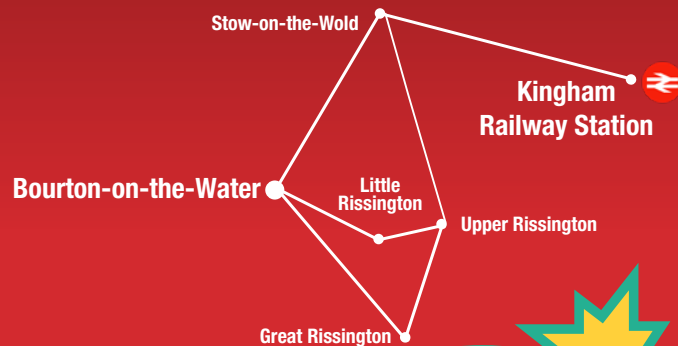

## Bourton-on-the-Water The Rissingtons, Stow-on-the-Wold Kingham Railway Station

**SAVE 10%**  
on most bus fares  
purchased using the  
**Smartcard**  
(restrictions apply)

**pulhamscoaches.com**  
**01451 820369**