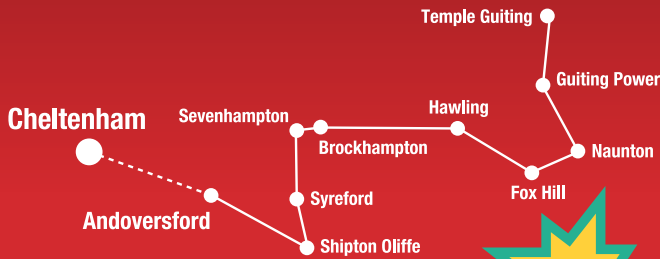

804

Andoversford
Shipton Oliffe, Syreford,
Sevenhampton & Brockhampton,
Hawling, Naunton,
Guiting Power & Temple Guiting