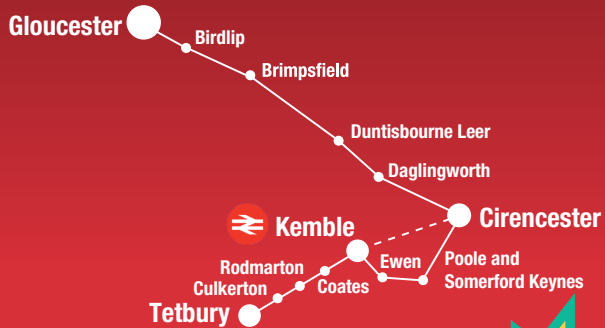

882

Gloucester, Cirencester, Kemble, Tetbury