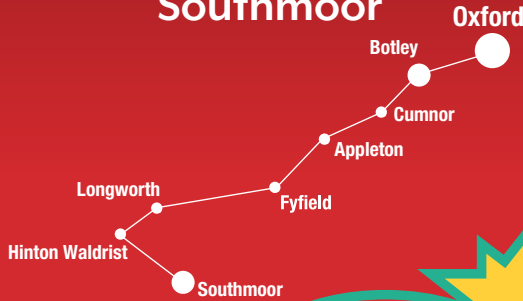

Serves
Matthew
Arnold
School

63

**Oxford,
Botley, Cumnor,
Appleton, Fyfield, Longworth,
Hinton Waldrist,
Southmoor**

SAVE 10%
on most bus fares
purchased using the
Smartcard
(restrictions apply)

PULHAM & SONS
(Coaches) Ltd.

pulhamscoaches.com
01451 820369

Pulham & Sons (Coaches) Ltd. Bourton Business Park, Bourton-on-the-Water, GL54 2HQ

SOUTHMOOR TO OXFORD Monday to Friday (except Public Holidays and where stated)

	School Holidays (B)	School Days Only (A)				
SOUTHMOOR - Latton Close	07:30	08:00	09:45	11:45	13:45	16:15
HINTON WALDRIST - Bus Shelter	07:39	08:09	09:54	11:54	13:54	16:24
LONGWORTH - Bow Bank Close	07:43	08:13	09:58	11:58	13:58	16:28
FYFIELD - Old Forge	07:48	08:18	10:03	12:03	14:03	16:33
APPLETON - Post Office	07:56	08:26	10:11	12:11	14:11	16:41
Eaton Turn, opp Bus Shelter	07:58	08:28	10:13	12:13	14:13	16:43
CUMNOR - War Memorial	08:02	08:32	10:17	12:17	14:17	16:47
Matthew Arnold School	-	08:40	-	-	-	-
BOTLEY - Elms Parade	08:11	-	10:23	12:23	14:23	16:54
OXFORD CITY CENTRE , Westgate M6	08:29	-	10:34	12:34	14:34	17:09

OXFORD TO SOUTHMOOR Monday to Friday (except Public Holidays and where stated)

	School Holidays (B)	School Days Only (A)			School Days Only (A)	School Holidays (B)	
OXFORD CITY CENTRE , New Road E7	08:45	-	10:45	12:45	-	15:18	17:45
BOTLEY - Elms Parade	08:55	08:55	10:55	12:55	-	15:28	17:58
Matthew Arnold School	-	-	-	-	15:25	-	-
CUMNOR - War Memorial	09:01	09:01	11:01	13:01	15:35	15:35	18:05
Eaton Turn, opp Bus Shelter	09:04	09:04	11:04	13:04	15:38	15:38	18:08
APPLETON - Post Office	09:08	09:08	11:08	13:08	15:42	15:42	18:12
FYFIELD - Old Forge	09:17	09:17	11:17	13:17	15:51	15:51	R
LONGWORTH - Bow Bank Close	09:23	09:23	11:23	13:23	15:57	15:57	R
HINTON WALDRIST - Bus Shelter	09:29	09:29	11:29	13:29	16:03	16:03	R
SOUTHMOOR - Latton Close	09:35	09:35	11:35	13:35	16:10	16:10	R