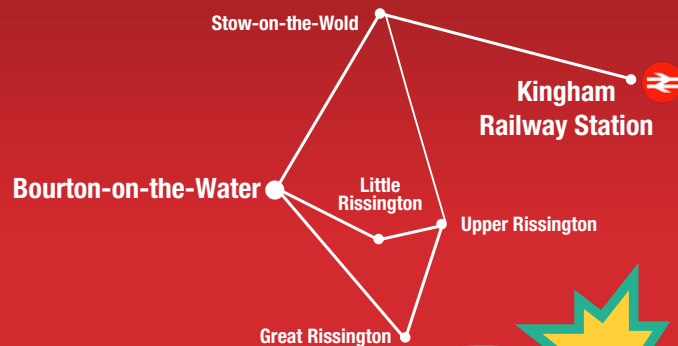

802

Bourton-on-the-Water The Rissingtons, Stow-on-the-Wold Kingham Railway Station

SAVE 10%
on most bus fares
purchased using the
Smartcard
(restrictions apply)