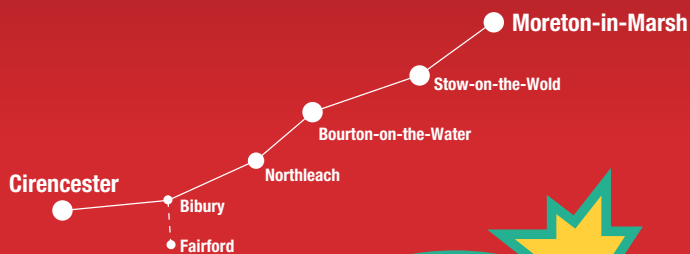

855

Cirencester, Fairford, Bibury, Northleach, Bourton-on-the-Water, Stow-on-the-Wold, Moreton-in-Marsh

SAVE 10%
on most bus fares
purchased using the
Smartcard
(restrictions apply)

PULHAM & SONS
(Coaches) Ltd.

pulhamscoaches.com
01451 820369

Monday to Saturday (except Public Holidays)	Saturdays PLUS Monday to Friday in School Holidays only		In School Term-time only		Monday to Saturday except Public Holidays
	Monday	Tuesday-Friday	Monday	Tuesday-Friday	
FAIRFORD - Farmors School	-	-	14:35	15:35	-
QUENINGTON - The Green	-	-	14:45	15:45	-
COLN ST ALDWYNS - Post Office	-	-	14:48	15:48	-
BIBURY					
Aldsworth Road Estate	-	-	14:58	15:58	-
The Square	-	-	14:59	15:59	-
The Post Office	-	-	15:00	16:00	-
ARLINGTON PIKE CROSSROADS	-	-	15:02	16:02	-
BARNSELY - Village Pub	-	-	15:05	16:05	-
CIRENCESTER					
Beeches Car Park	-	-	15:15	16:15	-
South Way (Job Centre) - arrives	-	-	15:20	16:20	-
South Way (Job Centre) - departs	09:00	11:00	13:15	-	17:30
Opposite Beeches Car Park	09:01	11:01	13:16	-	17:31
FOSSE CROSS - The Stump Pub (was Hare & Hounds)	09:10	-	-	-	-
BARNSELY - Village Pub	-	11:10	13:25	-	17:40
ARLINGTON PIKE CROSSROADS	-	11:15	13:30	-	17:45
BIBURY					
Opposite The Square	-	11:17	13:32	-	17:47
Opposite Aldsworth Road Estate	-	11:18	13:33	-	17:48
ALDSWORTH - Bus Shelter	-	11:26	13:41	-	17:56
NORTHLEACH					
Eastington Road Junction	-	11:36	13:51	-	18:06
Square - arrives	09:19	11:37	13:52	-	18:07
					Change to 801
Square - departs	09:20	-	-	14:00	18:08
BOURTON-ON-THE-WATER - Edinburgh Woollen Mill, arrives	09:34	-	-	14:12	18:22
BOURTON-ON-THE-WATER - Edinburgh Woollen Mill, departs	-	-	-	14:15	R
STOW-ON-THE-WOLD - Market Square	-	-	-	14:30	R
MORETON-IN-MARSH - High Street, Opposite Corn Exchange	-	-	-	14:40	R

Concessionary travel is normally available after 09:30 Monday to Friday and all day Saturday.
Also available 09:00 from Cirencester to Northleach and 09:15 on the 801 service from Moreton-in-Marsh.
R = stops by request of passengers on board