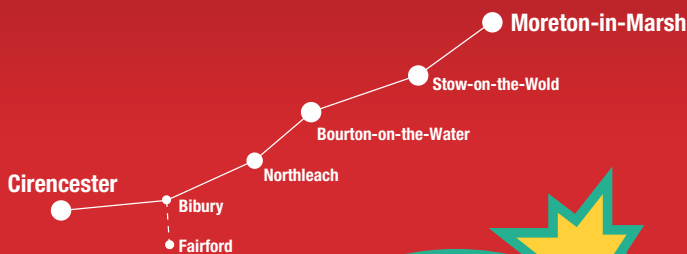

pulhamscoaches.com
01451 820369

Monday to Saturday (except Public Holidays)	Saturdays PLUS Monday to Friday in School Holidays only		In School Term-time only		Monday to Saturday except Public Holidays
	Monday	Tuesday-Friday	Monday	Tuesday-Friday	
FAIRFORD - Farmors School	-	-	14:35	15:35	-
QUENINGTON - The Green	-	-	14:45	15:45	-
COLN ST ALDWYNS - Post Office	-	-	14:48	15:48	-
BIBURY					
Aldsworth Road Estate	-	-	14:58	15:58	-
The Square	-	-	14:59	15:59	-
The Post Office	-	-	15:00	16:00	-
ARLINGTON PIKE CROSSROADS	-	-	15:02	16:02	-
BARNSELY - Village Pub	-	-	15:05	16:05	-
CIRENCESTER					
Beeches Car Park	-	-	15:15	16:15	-
South Way (Job Centre) - arrives	-	-	15:20	16:20	-
South Way (Job Centre) - departs	09:00	11:00	13:15	-	17:30
Opposite Beeches Car Park	09:01	11:01	13:16	-	17:31
FOSSE CROSS - The Stump Pub (was Hare & Hounds)	09:10	-	-	-	-
BARNSELY - Village Pub	-	11:10	13:25	-	17:40
ARLINGTON PIKE CROSSROADS	-	11:15	13:30	-	17:45
BIBURY					
Opposite The Square	-	11:17	13:32	-	17:47
Opposite Aldsworth Road Estate	-	11:18	13:33	-	17:48
ALDSWORTH - Bus Shelter	-	11:26	13:41	-	17:56
NORTHLEACH					
Eastington Road Junction	-	11:36	13:51	-	18:06
Square - arrives	09:19	11:37	13:52	-	18:07
					Change to 801
Square - departs	09:20	-	-	14:00	18:08
BOURTON-ON-THE-WATER - Edinburgh Woollen Mill, arrives	09:34	-	-	14:12	18:22
BOURTON-ON-THE-WATER - Edinburgh Woollen Mill, departs	-	-	-	14:15	R
STOW-ON-THE-WOLD - Market Square	-	-	-	14:30	R
MORETON-IN-MARSH - High Street, Opposite Corn Exchange	-	-	-	14:40	R

Please note that alternative routes may be used in the event of road closures or other unforeseen circumstances. Please check our website for updates.

855

Moreton-in-Marsh

Stow-on-the-Wold,
Bourton-on-the-Water, Northleach,
Bibury, Fairford,
Cirencester