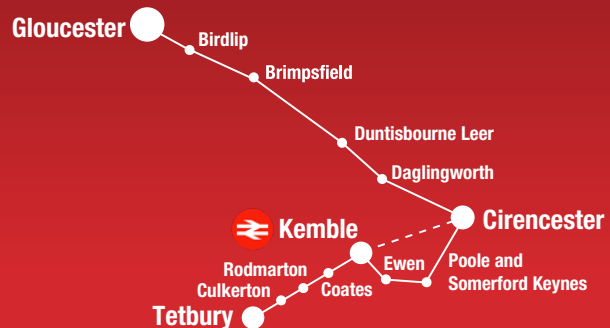

Train times correct at time of printing. Please check latest train timetables at gwr.com when planning your journey.

882 Tetbury, Kemble, Cirencester, Gloucester

pulhamscoaches.com
01451 820369

Monday to Friday (except Public Holidays)	School days only	School Holidays	Saturdays (except Public Holidays)			
TETBURY						
Long Street Bus Stop (Newsagents)	- 07:23	07:30	-	-	11:35 12:40 - 17:00 18:30	09:00 12:20 15:15
CULKERTON - The Old Post Office	- 07:31	07:38	-	-	12:49 - - -	- - -
RODMARTON - St. Peter's Church	- 07:37	07:44	-	-	12:54 - - -	- - -
TARLTON - Crossroads	- 07:40	07:47	-	-	12:58 - - -	- - -
COATES - Glebe House	- 07:45	07:52	-	-	- - - - -	- - -
KEMBLE						
 Train arrives from London	07:42	07:42	09:41	11:40	12:40 13:40 16:42 18:36	08:41 11:42 14:41
Railway Station	- 07:53	08:00	-	10:05 11:55 13:05 14:20 17:20 18:50	- - -	09:20 12:40 15:35
Post Office	- 07:55	08:02	-	10:07 11:57 13:07 14:22 17:22 18:52	- - -	09:22 12:42 15:37
EWEN - The Timbrells	- 07:58	08:05	-	- - - - -	- - -	- - -
POOLE KEYNES - The Cross	- 08:02	-	-	- - - - -	- - -	- - -
SOMERFORD KEYNES - Telephone Box	- 08:07	-	-	- - - - -	- - -	- - -
CHESTERTON - Somerford Court	- 08:15	-	-	- - - - -	- - -	- - -
CIRENCESTER						
Deer Park School Grounds	- 08:19	-	-	- - - - -	- - -	- - -
Old Station Car Park	- 08:25	08:20	-	10:17 12:07 13:17 14:32 17:32 19:02	- - -	09:28 12:48 15:43
Kingshill School	- 08:40	-	-	- - - - -	15:20(Sch) - -	- - -
The Forum - arrives	- -	-	-	10:25 12:15 13:25 15:25 17:40 -	- - -	09:32 12:52 15:47
The Forum - departs	06:50 -	-	09:00	10:30 12:20 13:25 15:25 17:40	- - -	09:35 12:55 -
Deer Park School Grounds	- -	-	-	- - - - -	15:35(Sch) - -	09:39 12:59 -
STRATTON - The Plough	06:57 -	-	09:07	10:37 12:27 13:32 15:45 17:47 -	- - -	09:39 12:59 -
DAGLINGWORTH - Village Hall	- -	-	-	- - - - -	13:37 - -	- - -
DUNTISBOURNE ABBOTS - St. Peter's Church	- -	-	-	- - - - -	13:47 - -	- - -
DUNTISBOURNE LEER - Duntisbourne Leer Turn	- -	-	09:12	10:42 12:32 - - - -	- - -	09:45 13:05 -
WINSTONE - Foss Field	- -	-	09:17	10:47 12:37 13:52 - - - -	- - -	- - -
ELKSTONE - Westerleigh Crossroads	- -	-	-	- - - - -	13:57 - -	- - -
BRIMPSFIELD - War Memorial	- -	-	-	- - - - -	14:04 - -	- - -
BIRDLIP - opposite The Royal George	07:12 -	-	-	- - - - -	14:09 16:00 18:02 -	- - -
GLOUCESTER - Market Parade	07:32 -	-	09:47	11:17 13:07 14:34 16:20 18:22 -	- - -	10:20 13:40 -