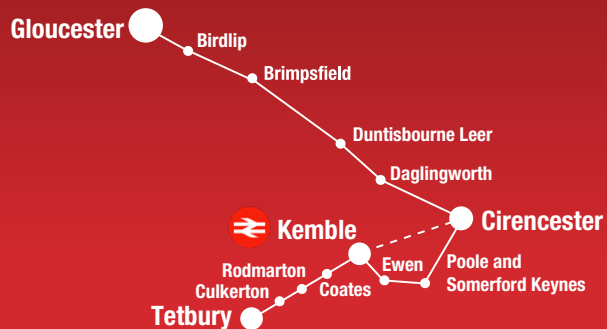

882

Gloucester, Cirencester, Kemble, Tetbury

PULHAM & SONS
(Coaches) Ltd.

pulhamscoaches.com
01451 820369

Pulham & Sons (Coaches) Ltd. Bourton Business Park, Bourton-on-the-Water, GL54 2HQ

	Monday to Friday (except Public Holidays)										Saturdays (except Public Holidays)			
							School days only	School Holidays						
GLOUCESTER - Market Parade	-	07:45	09:50	11:20	13:20	14:35	-	-	16:30	-	18:25	-	10:30	13:45
BIRDLIP - Village Stores	-	-	10:10	-	-	-	-	-	-	-	-	-	-	-
BRIMPSFIELD - War Memorial	-	-	10:15	-	-	-	-	-	-	-	-	-	-	-
ELKSTONE - Westerleigh Crossroads	-	-	10:22	-	-	-	-	-	-	-	-	-	-	-
BIRDLIP - Royal George Hotel		08:05												
WINSTONE - Foss Field	-	-	10:27	11:49	13:49	15:04	-	-	16:59	-	18:54RS	-	10:59	14:14
DUNTISBOURNE ABBOTS - St. Peter's Church	-	-	10:32	-	-	-	-	-	-	-	-	-	-	-
DAGLINGWORTH - Village Hall	-	-	10:42	-	-	-	-	-	-	-	-	-	-	-
DUNTISBOURNE LEER - Duntisbourne Leer Turn	-	-	-	11:54	13:54	15:09	-	-	17:04	-	18:59RS	-	11:05	14:20
STRATTON - The Plough	-	08:20	10:47	11:59	13:59	15:14	-	-	17:09	-	19:04RS	-	11:11	14:26
CIRENCESTER														
Kingshill School Grounds	-	08:27(Sch)	-	-	-	-	15:35	-	-	-	-	-	-	-
Watermoor - Queen Street	-	-	-	-	-	-	15:46	-	-	-	-	-	-	-
The Forum	06:55	08:32	10:53	12:05	14:05	15:20	15:52	15:52	17:15	17:40	19:10	08:00	11:15	14:30
Deer Park School Grounds	-	08:40(Sch)	-	-	-	-	15:58	-	-	-	-	-	-	-
CHESTERTON - Somerford Court	-	-	-	-	-	-	16:05	-	-	-	-	-	-	-
SOMERFORD KEYNES - Telephone Box	-	-	-	-	-	-	16:13	-	-	-	-	-	-	-
POOLE KEYNES - Memorial	-	-	-	-	-	-	16:18	-	-	-	-	-	-	-
EWEN - Opposite the Timbrells	-	-	-	-	-	-	16:22	16:15	-	-	-	-	-	-
KEMBLE														
Post Office	07:05	08:50	11:06	12:18	14:18	-	16:25	16:18	-	17:53	-	08:10	11:25	14:40
Railway Station - arrives	07:06	08:52	11:08	12:20	14:20	-	16:27	16:20	-	17:55	-	08:12	11:27	14:42
Railway Station - departs	07:06	-	11:10	12:20	-	-	16:27	16:22	-	17:55	-	08:12	11:27	14:42
Train departs towards London	07:40	-	11:45	12:46	-	-	16:44	16:44	-	18:20	-	08:47	11:46	14:46
COATES - opposite Glebe House	-	-	-	-	-	-	16:35	16:30	-	18:02RS	-	-	-	-
TARLTON - Crossroads	-	-	11:14	-	-	-	16:40	16:35	-	18:07RS	-	-	-	-
RODMARTON - St. Peter's Church	-	-	11:17	-	-	-	16:43	16:38	-	18:10RS	-	-	-	-
CULKERTON - the Old Post Office	-	-	11:23	-	-	-	16:49	16:44	-	18:16RS	-	-	-	-
TETBURY														
Tetbury Industrial Estate	07:20	-	11:30	12:36	-	-	16:56	16:51	-	18:23RS	-	08:30	11:44	14:59
Long Street Bus Stop (Newsagents)	07:22	-	11:33	12:38	-	-	16:59	16:54	-	18:26	-	08:32	11:47	15:02

R = REQUEST. Operates on request of passengers already on board this service
S = demand stop
(Sch) School days only

Please note that alternative routes may be used in the event of road closures or other unforeseen circumstances. Please check our website for updates.

Train times correct at time of printing. Please check latest train timetables at gwr.com when planning your journey.