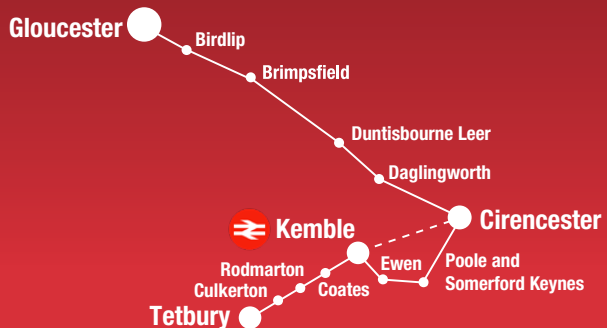

882 Tetbury, Kemble, Cirencester, Gloucester

pulhamscoaches.com
01451 820369

Pulham & Sons (Coaches) Ltd. Bourton Business Park, Bourton-on-the-Water, GL54 2HQ

Monday to Friday (except Public Holidays)	School days only	School Holidays	Saturdays (except Public Holidays)										
TETBURY													
Tetbury - opposite The Ormond at Tetbury	-	07:23	07:30	-	-	11:35	12:40	-	17:00	18:30	09:00	12:20	15:15
CULKERTON - the Old Post Office	-	07:31	07:38	-	-	-	12:49	-	-	-	-	-	-
RODMARTON - St. Peter's Church	-	07:37	07:44	-	-	-	12:54	-	-	-	-	-	-
TARLTON - Crossroads	-	07:40	07:47	-	-	-	12:58	-	-	-	-	-	-
COATES - Glebe House	-	07:45	07:52	-	-	-	-	-	-	-	-	-	-
KEMBLE													
Train arrives from London	-	07:41	07:41	09:41	11:40	12:40	13:40	16:40	18:36	08:39	11:39	14:39	
Railway Station	-	07:53	08:00	-	10:05	11:55	13:05	14:20	17:20	18:50	09:20	12:40	15:35
Post Office	-	07:55	08:02	-	10:07	11:57	13:07	14:22	17:22	18:52	09:22	12:42	15:37
near Smerrill Quarry	-	-	-	-	-	12:00	13:10	-	-	-	09:24	12:44	15:39
EWEN - opposite Poole Keynes turn	-	07:58	08:05	-	-	-	-	-	-	-	-	-	-
POOLE KEYNES - The Cross	-	08:02	-	-	-	-	-	-	-	-	-	-	-
SOMERFORD KEYNES - Telephone Box	-	08:07	-	-	-	-	-	-	-	-	-	-	-
CHESTERTON - Somerford Court	-	08:15	-	-	-	-	-	-	-	-	-	-	-
CIRENCESTER													
Deer Park School Grounds	-	08:19	-	-	-	-	-	-	-	-	-	-	-
Old Station Car Park	-	08:25	08:20	-	10:17	12:07	13:17	14:32	17:32	19:02	09:28	12:48	15:43
Kingshill School	-	08:40	-	-	-	-	-	15:20(Sch)	-	-	-	-	-
The Forum - arrives	-	-	-	-	10:25	12:15	13:25	15:25	17:40	-	09:32	12:52	15:47
The Forum - departs	06:50	-	-	09:00	10:30	12:20	13:25	15:25	17:40	-	09:35	12:55	-
Deer Park School Grounds	-	-	-	-	-	-	-	15:35(Sch)	-	-	09:39	12:59	-
STRATTON - The Plough	06:57	-	-	09:07	10:37	12:27	13:32	15:45	17:47-	-	09:39	12:59	-
DAGLINGWORTH - Village Hall	-	-	-	-	-	-	13:37	-	-	-	-	-	-
DUNTISBOURNE ABBOTS - St. Peter's Church	-	-	-	-	-	-	13:47	-	-	-	-	-	-
DUNTISBOURNE LEER - Duntisbourne Leer Turn	-	-	-	09:12	10:42	12:32	-	-	-	-	09:45	13:05	-
WINSTONE - Foss Field	-	-	-	09:17	10:47	12:37	13:52	-	-	-	09:51	13:11	-
ELKSTONE - Westerleigh Crossroads	-	-	-	-	-	-	13:57	-	-	-	-	-	-
BRIMPSFIELD - War Memorial	-	-	-	-	-	-	14:04	-	-	-	-	-	-
BIRDLIP - opposite The Royal George	07:12	-	-	-	-	-	14:09	16:00	18:02	-	-	-	-
GLoucester - Market Parade	07:32	-	-	09:47	11:17	13:07	14:34	16:20	18:22	-	10:20	13:40	-

R = REQUEST. Operates on request of passengers already on board this service
S = demand stop
(Sch) School days only

Please note that alternative routes may be used in the event of road closures or other unforeseen circumstances. Please check our website for updates.

Train times correct at time of printing. Please check latest train timetables at gwr.com when planning your journey.