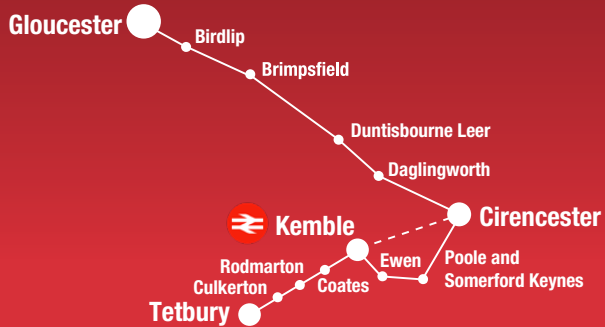

882

Gloucester, Cirencester, Kemble, Tetbury

pulhamscoaches.com
01451 820369

	Monday to Friday (except Public Holidays)						School days only	School Holidays	Saturdays (except Public Holidays)					
GLOUCESTER - Market Parade	-	07:45	09:50	11:20	13:20	14:35	-	-	16:30	-	18:25	-	10:30	13:45
BIRDLIP - after Village Stores	-	08:05	10:10	-	-	-	-	-	-	-	-	-	-	-
BRIMPSFIELD - War Memorial	-	-	10:15	-	-	-	-	-	-	-	-	-	-	-
ELKSTONE - Westerleigh Crossroads	-	-	10:22	-	-	-	-	-	-	-	-	-	-	-
WINSTONE - Foss Field	-	-	10:27	11:49	13:49	15:04	-	-	16:59	-	18:54RS	-	10:59	14:14
DUNTISBOURNE ABBOTS - St. Peter's Church	-	-	10:32	-	-	-	-	-	-	-	-	-	-	-
DAGLINGWORTH - Village Hall	-	-	10:42	-	-	-	-	-	-	-	-	-	-	-
DUNTISBOURNE LEER - Duntisbourne Leer Turn	-	-	-	11:54	13:54	15:09	-	-	17:04	-	18:59RS	-	11:05	14:20
STRATTON - The Plough	-	08:20	10:47	11:59	13:59	15:14	-	-	17:09	-	19:04RS	-	11:11	14:26
CIRENCESTER														
Kingshill School Grounds	-	08:27(Sch)	-	-	-	-	15:35	-	-	-	-	-	-	-
Watermoor - Queen Street	-	-	-	-	-	-	15:46	-	-	-	-	-	-	-
The Forum	06:25	08:32	10:53	12:05	14:05	15:20	15:52	15:52	17:15	17:40	19:10	08:00	11:15	14:30
Deer Park School Grounds	-	08:40(Sch)	-	-	-	-	15:58	-	-	-	-	-	-	-
CHESTERTON - Somerford Court	-	-	-	-	-	-	16:05	-	-	-	-	-	-	-
SOMERFORD KEYNES - Telephone Box	-	-	-	-	-	-	16:13	-	-	-	-	-	-	-
POOLE KEYNES - near the Cross	-	-	-	-	-	-	16:18	-	-	-	-	-	-	-
EWEN - after the Timbrells	-	-	-	-	-	-	16:22	16:15	-	-	-	-	-	-
KEMBLE														
Post Office	06:35	08:50	11:06	12:18	14:18	-	16:25	16:18	-	17:53	-	08:10	11:25	14:40
Railway Station - arrives	06:37	08:52	11:08	12:20	14:20	-	16:27	16:20	-	17:55	-	08:12	11:27	14:42
Railway Station - departs	06:40	-	11:10	12:20	-	-	16:27	16:22	-	17:55	-	08:12	11:27	14:42
 Train departs towards London	06:42	-	11:45	12:46	-	-	16:45	16:45	-	18:20	-	08:50	11:50	14:49
COATES - opposite Glebe House	-	-	-	-	-	-	16:35	16:30	-	18:02RS	-	-	-	-
TARLTON - Crossroads	-	-	11:14	-	-	-	16:40	16:35	-	18:07RS	-	-	-	-
RODMARTON - St. Peter's Church	-	-	11:17	-	-	-	16:43	16:38	-	18:10RS	-	-	-	-
CULKERTON - the Old Post Office	-	-	11:23	-	-	-	16:49	16:44	-	18:16RS	-	-	-	-
TETBURY														
Tetbury - near Amberley Park	06:54	-	11:30	12:36	-	-	16:56	16:51	-	18:23RS	-	08:30	11:44	14:59
Tetbury - outside The Ormond at Tetbury	06:56	-	11:33	12:38	-	-	16:59	16:54	-	18:26	-	08:32	11:47	15:02