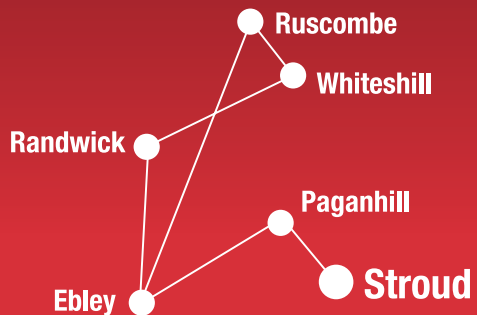

230 Stroud, Paganhill, Ebley, Randwick, Whiteshill, Ruscombe.

Tuesdays Only (except Public Holidays)

STROUD

Opposite Cornhill	09:40	12:35
Russell Street (North-West Bound)	09:42	12:37
Merrywalks (Stop C)	09:44	12:39
PAGANHILL, Church of the Holy Spirit (North-West Bound)	09:48	12:43
EBLEY, Deveraux Crescent (North Bound)	09:53	12:48
RANDWICK, Wood Turn (North-East Bound)	10:00	12:55
WHITESHILL, Ruscombe Road (North-West Bound)	10:05	13:00
RUSCOMBE, the Throat	10:07	13:02
RUSCOMBE, Bread Street (South-West Bound)	10:10	13:05
EBLEY, Deveraux Crescent (South Bound)	10:15	13:10
PAGANHILL, Church of the Holy Spirit (South Bound)	10:20	13:15

STROUD

Merrywalks (Stop J)	10:23	13:18
Cornhill (North Bound)	10:25	13:20

pulhamscoaches.com
01451 820369

Please note that alternative routes may be used in the event of road closures or other unforeseen circumstances. Please check our website for updates.