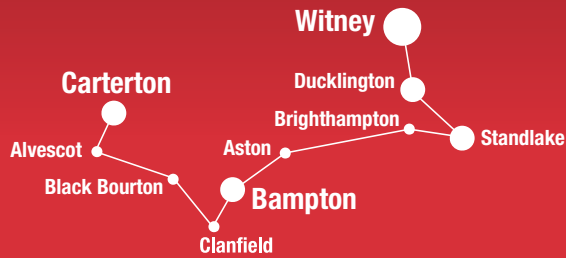

19 Witney, Ducklington, Standlake, Brighthampton, Bampton, Clanfield, Black Bourton, Alvescot Carterton

pulhamscoaches.com
01451 820369

Pulham & Sons (Coaches) Ltd. Bourton Business Park, Bourton-on-the-Water, GL54 2HQ

pulhamscoaches
pulhamscoaches
pulhamscoaches

WITNEY TO CARTERTON Monday to Friday (except Public Holidays)									
WITNEY - Market Place	-	06:30	08:30	10:30	12:30	13:30	15:30	17:45	18:55
DUCKLINGTON - Green	-	06:36	08:36	10:36	12:36	13:36	15:36	17:51	19:01
STANDLAKE - The Bell	-	06:46	08:46	10:46	12:46	13:46	15:46	18:01	19:11
BRIGHTHAMPTON - Chervil Cottage	-	06:49	08:49	10:49	12:49	13:49	15:49	18:04	19:14
ASTON - High Street	-	06:54	08:56	10:56	12:56	13:56	15:56	18:11	19:21
BAMPTON - Bushey Row	-	07:00	09:02	11:02	13:02	14:02	16:02	18:17	19:27
BAMPTON - Square	-	07:02	09:04	11:04	13:04	14:04	16:04	18:19	19:29
CLANFIELD - The Clanfield Tavern	-	07:07	09:08	11:08	13:08	14:08	16:08	18:23	19:33
BLACK BOURTON - Station Road	-	07:10	09:10	11:10	13:10	14:10	16:10	18:25	19:35
ALVESCOT - Memorial	-	07:13	09:13	11:13	13:13	14:13	16:13	18:28	19:38
CARTERTON - Crossroads	-	07:18	09:18	11:18	13:18	14:18	16:18	18:33	19:43
CARTERTON - Broadshires Health Centre	-	07:21	09:21	11:21	13:21	14:21	16:21	18:36	19:46

Saturdays (except Public holidays)								
	08:30	10:30	12:30	13:30	15:30	17:45	18:40	
-	08:36	10:36	12:36	13:36	15:36	17:51	18:46	
-	08:46	10:46	12:46	13:46	15:46	18:01	18:56	
-	08:49	10:49	12:49	13:49	15:49	18:04	18:59	
-	08:56	10:56	12:56	13:56	15:56	18:11	19:06	
-	09:02	11:02	13:02	14:02	16:02	18:17	19:12	
-	09:04	11:04	13:04	14:04	16:04	18:19	19:14	
-	09:08	11:08	13:08	14:08	16:08	18:23	19:18	
-	09:10	11:10	13:10	14:10	16:10	18:25	-	
-	09:13	11:13	13:13	14:13	16:13	18:28	-	
-	09:18	11:18	13:18	14:18	16:18	18:33	-	
	09:21	11:21	13:21	14:21	16:21	18:36	-	

CARTERTON TO WITNEY Monday to Friday (except Public Holidays)									
CARTERTON - Broadshires Health Centre	06:18	07:23	09:28	11:28	13:28	14:28	16:28	18:38	-
CARTERTON - Town Hall	06:21	07:26	09:31	11:31	13:31	14:31	16:31	18:41	-
ALVESCOT - Memorial	06:26	07:31	09:36	11:36	13:36	14:36	16:36	18:46	-
BLACK BOURTON - Station Road	06:28	07:33	09:38	11:38	13:38	14:38	16:38	18:48	-
CLANFIELD - The Clanfield Tavern	06:31	07:36	09:41	11:41	13:41	14:41	16:41	18:51	-
BAMPTON - Square	06:36	07:41	09:46	11:46	13:46	14:46	16:46	18:53	-
BAMPTON - Bushey Row	06:38	07:43	09:48	11:48	13:48	14:48	16:48	18:55	-
ASTON - High Street	06:44	07:49	09:54	11:54	13:54	14:54	16:54	19:01	-
BRIGHTHAMPTON - Chervil Cottage	06:49	07:55	09:59	11:59	13:59	14:59	16:59	19:06	-
STANDLAKE - Woodlands	06:52	07:59	10:04	12:04	14:04	15:04	17:04	19:09	-
DUCKLINGTON - Green	07:01	08:10	10:14	12:14	14:14	15:14	17:14	19:17	-
WITNEY - Market Place	07:07	08:27	10:24	12:24	14:24	15:24	17:24	19:23	-