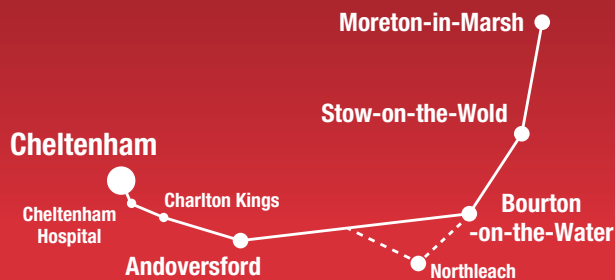

## 801 Cheltenham Spa to Moreton-in-Marsh

**pulhamscoaches.com**  
**01451 820369**

Monday to Saturday unless stated (except Public Holidays)												Public Holidays Visit <a href="http://pulhamscoaches.com">pulhamscoaches.com</a> for full details			Summer Sundays First weekend in May to last weekend in September				
CHELTENHAM		Monday to Friday	Saturday																
Royal Well Bus Station - Stand B	-	-	07:30	-	08:45	10:15	11:45	13:15	14:45	16:15	17:15	18:15	-	11:45	-	18:10	-	13:15	17:00
College Rd/General Hospital	-	-	07:38	-	08:53	10:23	11:53	13:23	14:53	16:23	17:23	18:23	-	11:53	-	18:18	-	-	-
CHARLTON KINGS																			
Charlton Kings - Six Ways	-	-	07:45	-	09:00	10:30	12:00	13:30	15:00	16:30	17:30	18:30	-	11:58	-	18:23	-	13:23	17:08
East End	-	-	07:47	-	09:02	10:32	12:02	13:32	15:02	16:32	17:32	18:32	-	12:00	-	18:25	-	13:25	17:10
ANDOVERSFORD																			
Station Road Bus Stop	-	-	07:54	-	09:09	10:39	12:09	13:39	15:09	16:39	17:39	18:39	-	12:07	-	18:32	-	13:32	17:17
Templefields	-	-	07:55	-	09:10	10:40	12:10	13:40	15:10	16:40	17:40	18:40	-	12:08	-	-	-	-	-
NORTHLEACH																			
Eastington Road Junction	-	-	08:10	-	-	-	-	13:55	-	-	-	-	-	12:23	-	-	-	-	-
Market Square, arrives	-	-	08:12	-	-	-	-	13:57	-	-	-	-	-	12:24	-	-	-	-	-
Market Square, departs	-	-	08:15	-	-	-	-	14:00	-	-	-	-	-	12:25	-	-	-	-	-
NOTGROVE CROSSROADS																			
	-	-	-	-	09:22	10:52	12:22	-	15:22	16:52	17:52	18:52	-	-	-	18:44	-	13:44	17:29
BOURTON-ON-THE-WATER																			
Edinburgh Woollen Mill, arrives	-	-	08:27	-	09:27	10:57	12:27	14:12	15:27	16:57	17:57	18:57	-	12:40	-	18:49	-	13:49	17:34
Edinburgh Woollen Mill, departs	06:30	07:30	08:30	08:30	09:30	11:00	12:30	14:15	15:30	17:00	18:00	19:00	09:00	12:45	15:00	18:50	11:00	13:55	17:40
Surgery/George Moore Centre	06:31	07:31	08:31	08:31	09:31	11:01	12:31	14:16	15:31	17:01	18:01	19:01	09:01	12:46	15:01	18:51	11:01	13:56	17:41
The Cotswold School	06:32	07:32	08:32	08:32	09:32	11:02	12:32	14:17	15:32	17:02	18:02	19:02	09:02	12:46	15:01	18:51	11:01	13:56	17:41
STOW-ON-THE-WOLD																			
Market Square	06:40	07:40	08:45	08:45	09:45	11:15	12:45	14:30	15:45	17:15	18:15	19:15	09:10	13:00	15:15	19:00	11:15	14:10	17:55
IVY LODGE CROSSROADS																			
	06:45	07:45	08:50	08:50	09:50	11:20	12:50	14:35	15:50	17:20	18:20	19:20	09:15	13:05	15:20	19:05	11:20	14:20	18:05
MORETON-IN-MARSH																			
Surgery / Hospital	06:49	07:49	08:54	08:54	09:54	11:24	12:54	14:39	15:54	17:24	18:24	19:24	09:19	13:09	15:24	19:09	11:24	14:24	18:09
Corn Exchange	06:50	07:50	08:55	08:55	09:55	11:25	12:55	14:40	15:55	17:25	18:25	19:25	09:20	13:10	15:25	19:10	11:25	14:25	18:10
Railway Station 	06:52	07:52	08:57	08:57	09:57	11:27	12:57	14:42	15:57	17:27	18:27	19:27	09:25	13:15	15:30	19:15	11:30	14:30	18:15
Fire College Houses - Turning Circle	06:57	07:57	09:02	09:02	10:02	11:32	13:02	14:47	16:02	17:32	18:32	19:32	-	-	-	-	-	-	-