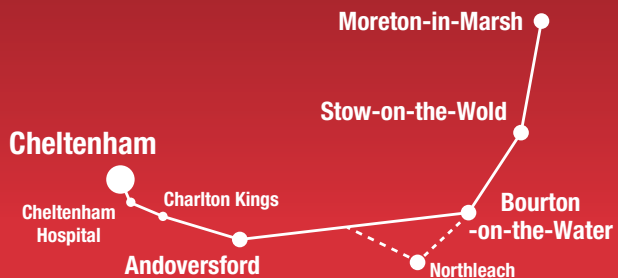

## Moreton-in-Marsh to Cheltenham Spa

[pulhamscoaches.com](http://pulhamscoaches.com)  
01451 820369

Monday to Saturday unless stated (except Public Holidays)											Public Holidays Visit <a href="http://pulhamscoaches.com">pulhamscoaches.com</a> for full details				Summer Sundays First weekend in May to last weekend in September				
MORETON-IN-MARSH	Monday to Friday																		
Fire College Houses - Turning Circle	-	07:00	08:00	09:20	10:50	12:20	13:50	15:00	16:30	17:40	18:40	19:40	-	-	-	-	-	-	
Railway Station	-	07:05	08:05	09:25	10:55	12:25	13:55	15:05	16:35	17:45	18:45	19:45	09:30	13:45	16:30	19:15	11:45	15:30	18:20
Corn Exchange	-	07:10	08:10	09:30	11:00	12:30	14:00	15:10	16:40	17:50	18:50	19:50	09:35	13:50	16:35	19:20	11:50	15:35	18:25
Surgery / Hospital	-	07:11	08:11	09:31	11:01	12:31	14:01	15:11	16:41	17:51	18:51	19:51	09:36	13:51	16:36	19:21	11:51	15:36	18:26
<b>IVY LODGE CROSS ROADS</b>	-	07:15	08:15	09:35	11:05	12:35	14:05	15:15	16:45	17:55	18:55	19:55	09:40	13:55	16:40	19:25	11:55	15:40	18:30
<b>STOW-ON-THE-WOLD</b>																			
Market Square	-	07:20	08:20	09:45	11:15	12:45	14:15	15:25	16:55	18:00	19:00	20:00	09:45	14:05	16:50	19:30	12:05	15:50	18:35
King Georges Field	-	-	08:25	-	-	-	-	-	-	-	-	-	-	-	-	-	-	-	-
<b>BOURTON-ON-THE-WATER</b>																			
The Cotswold School	06:30	07:30	08:35	09:55	11:25	12:55	14:25	15:35	17:05	18:08	19:08	20:08	09:59	14:19	17:04	19:39	12:19	16:04	18:44
Surgery/George Moore Centre	06:31	07:31	08:36	09:56	11:26	12:56	14:26	15:36	17:06	18:09	19:09	20:09	09:59	14:19	17:04	19:39	12:19	16:04	18:44
Opposite Edinburgh Woollen Mill, arrives	06:32	07:32	08:37	09:57	11:27	12:57	14:27	15:37	17:07	18:10	19:10	20:10	10:00	14:20	17:05	19:40	12:20	16:05	18:45
Opposite Edinburgh Woollen Mill, departs	06:35	07:35	08:40	10:00	11:30	13:00	14:30	15:40	17:10	-	-	-	10:05	-	17:10	-	12:25	16:10	-
<b>NOTGROVE CROSSROADS</b>	06:40	07:40	08:45	10:05	-	13:05	14:35	-	17:15	-	-	-	-	-	-	-	12:30	16:15	-
<b>NORTHLEACH</b>																			
Eastington Road Junction	-	-	-	-	11:45	-	-	15:55	-	-	-	-	10:20	-	17:25	-	-	-	-
Market Square, arrives	-	-	-	-	11:47	-	-	15:57	-	-	-	-	10:22	-	17:27	-	-	-	-
Market Square, departs	-	-	-	-	11:50	-	-	16:00	-	-	-	-	10:25	-	17:30	-	-	-	-
<b>ANDOVERSFORD</b>																			
Templefields	06:53	07:53	08:58	10:18	12:05	13:18	14:48	16:15	17:28	-	-	-	10:40	-	17:45	-	-	-	-
Station Road Bus Stop	06:55	07:55	09:00	10:20	12:07	13:20	14:50	16:17	17:30	-	-	-	10:42	-	17:47	-	12:42	16:27	-
<b>CHARLTON KINGS</b>																			
East End	07:02	08:02	09:07	10:27	12:14	13:27	14:57	16:24	17:37	-	-	-	10:49	-	17:54	-	12:49	16:34	-
Charlton Kings - Six Ways	07:04	08:04	09:09	10:29	12:16	13:29	14:59	16:26	17:39	-	-	-	10:51	-	17:56	-	12:51	16:36	-
<b>CHELTHENHAM</b>																			
College Rd/General Hospital	07:10	08:10	09:15	10:35	12:22	13:35	15:05	16:32	17:45	-	-	-	10:57	-	-	-	-	-	-
Royal Well Bus Station - Stand B	07:18	08:18	09:23	10:43	12:30	13:43	15:13	16:40	17:53	-	-	-	11:05	-	18:06	-	13:00	16:45	-