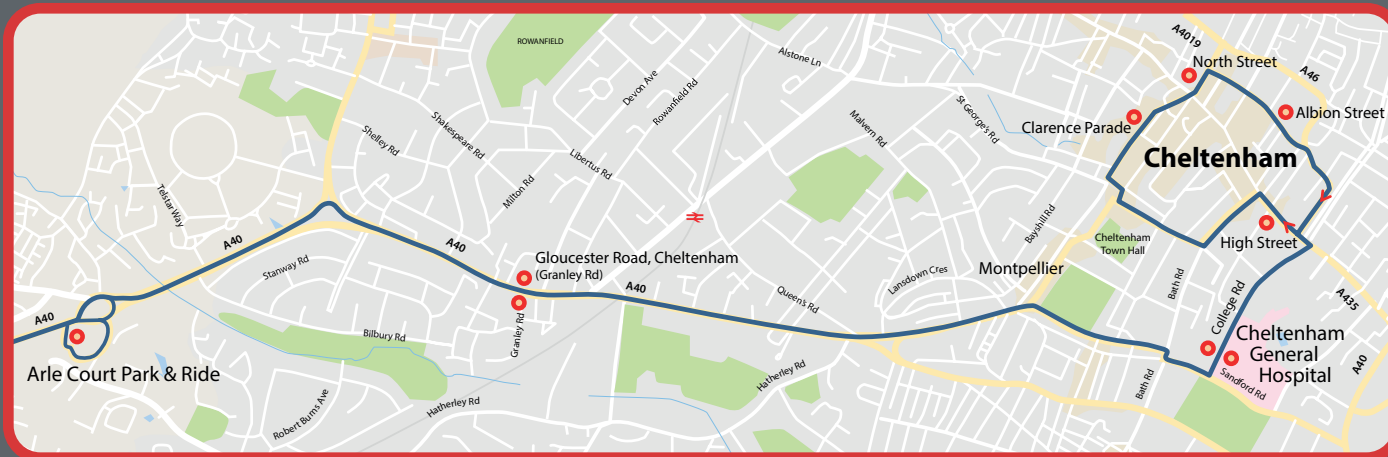

Cheltenham

every 30
minutes
Monday to
Friday

free
wifi

**EXTENDED
EVENING
HOURS**

PULHAMS

working in partnership with

Please note that alternative routes may be used in the event of road closures or other unforeseen circumstances.