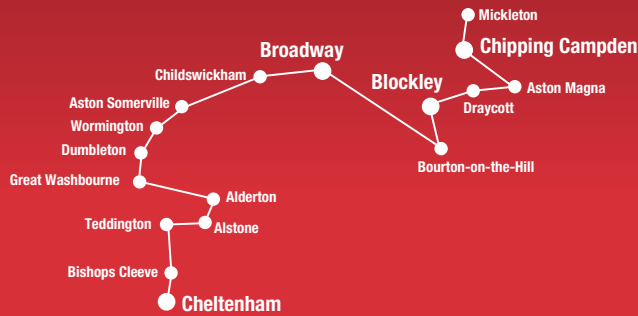

608

Mickleton, Chipping Campden, Blockley, Broadway, Dumbleton, Bishops Cleeve, Cheltenham

pulhamscoaches.com
01451 820369

Pulham & Sons (Coaches) Ltd. Bourton Business Park, Bourton-on-the-Water, GL54 2HQ

Thursdays ONLY (excluding Public Holidays)

MICKLETON - Granbrook Lane, opposite Meon Road	09:00
CHIPPING CAMPDEN - High Street, Noel Arms	09:10
ASTON MAGNA - Church View	09:22
DRAYCOTT - Northcot Lane, opposite Wyldehalls	09:27
BLOCKLEY - Station Road, opposite Cemetery	09:29
BLOCKLEY - Lower Street, opposite village green	09:33
BOURTON-ON-THE-HILL - A44, Fenhill Close	09:38
SPRINGHILL LODGE - A44	09:42
TILBURY HOLLOW	09:44
BROADWAY - High Street, opposite Lygon Arms	09:55
BROADWAY ROAD - opposite Pennylands Bank	09:58
CHILDSWICKHAM - opposite Village Hall	09:59
BUCKLAND FIELDS	10:00
ASTON SOMERVILLE - School Road, Broadway Road	10:02
WORMINGTON - opposite Church	10:07
DUMBLETON - Main Street, opposite Church Lane	10:12
GREAT WASHBOURNE - Beckford Road, opposite Church Lane	10:22
ALDERTON - Cambridge Square	10:28
ALSTONE - Bus Shelter	10:33
TEDDINGTON - opposite Village Hall	10:36
BISHOP'S CLEEVE - Bypass, opposite Stoke Road	10:43
CHELtenham - Royal Well Bus Station (Stand G)	10:58

Thursdays ONLY (excluding Public Holidays)

CHELtenham - Royal Well Bus Station (Stand G)	13:15
BISHOP'S CLEEVE - Bypass, opposite Stoke Road	13:30
TEDDINGTON - opposite Village Hall	13:37
ALSTONE - Bus Shelter	13:40
ALDERTON - Cambridge Square	13:45
GREAT WASHBOURNE - Beckford Road, opposite Church Lane	13:51
DUMBLETON - Main Street, opposite Church Lane	14:01
WORMINGTON - opposite Church	14:06
ASTON SOMERVILLE - School Road, Broadway Road	14:11
BUCKLAND FIELDS	14:13
CHILDSWICKHAM - opposite Village Hall	14:14
BROADWAY ROAD - opposite Pennylands Bank	14:15
BROADWAY - High Street, opposite Lygon Arms	14:18
TILBURY HOLLOW	14:26R
SPRINGHILL LODGE - A44	14:28R
BOURTON-ON-THE-HILL - A44, Fenhill Close	14:34R
BLOCKLEY - Lower Street, opposite village green	14:39R
BLOCKLEY - Station Road, opposite Cemetery	14:40R
DRAYCOTT - Northcot Lane, opposite Wyldehalls	14:45R
ASTON MAGNA - Church View	14:51R
CHIPPING CAMPDEN - High Street, Noel Arms	15:02R
MICKLETON - Granbrook Lane, opposite Meon Road	15:12R

Please note that alternative routes may be used in the event of road closures or other unforeseen circumstances. Please check our website for updates.
R= Operates on request only

01451 820369 | info@pulhamscoaches.com | pulhamscoaches.com