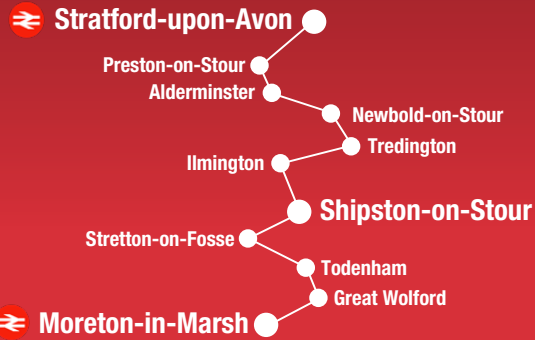

51

Stratford-upon-Avon, Shipston-on-Stour, Moreton-in-Marsh.

pulhamscoaches.com
01451 820369

Pulham & Sons (Coaches) Ltd. Bourton Business Park, Bourton-on-the-Water, GL54 2HQ

pulhamscoaches
pulhamscoaches
pulhamscoaches

STRATFORD-UPON-AVON TO MORETON-IN-MARSH Monday to Saturday (except Public Holidays and where stated)

	Not Saturdays				School Days Only (B)	Saturdays & School Holidays	
STRATFORD-UPON-AVON							
Rail Interchange	-	-	-	-	-	-	18:30
Bridge Street	-	08:50	10:50	13:35	-	16:25	18:35
Wood Street	-	08:52	10:52	13:37	16:22	16:27	18:37
PRESTON-ON-STOUR	-	-	-	-	16:33	-	-
ALDERMINSTER - Church	-	-	-	-	16:39	16:39	-
NEWBOLD-ON-STOUR - Church	-	-	-	-	16:42	16:42	-
TREDINGTON - Old White Lion	-	-	-	-	16:46	16:46	-
ILMINGTON - Red Lion	06:35	09:10	11:10	13:55	-	-	18:55
SHIPSTON-ON-STOUR							
Tilemans Lane	06:43	09:18	11:18	14:03	-	-	19:02
Pettipher's Garage	06:45	09:20	11:20	14:05	16:50	16:50	19:05
Campden Road	06:50	09:25	11:25	14:10	16:55	16:55	19:10
STRETTON-ON-FOSSE - Belcony	06:55	09:30	11:30	14:15	17:00	17:00	19:15
TODENHAM	-	-	-	-	17:06	-	-
GREAT WOLFORD	-	-	-	-	17:12	-	-
MORETON-IN-MARSH - Railway Station	07:05	09:40	11:40	14:25	17:25	17:10	19:25

B - Starts from Stratford Girls Grammar School at 16:05

Please note that alternative routes may be used in the event of road closures or other unforeseen circumstances. Please check our website for updates.

01451 820369 | info@pulhamscoaches.com | pulhamscoaches.com