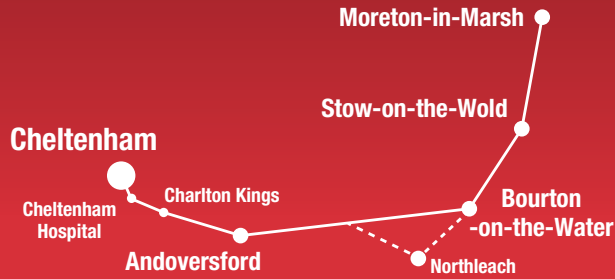

801

Cheltenham Spa to Moreton-in-Marsh

pulhamscoaches.com
01451 820369

Monday to Saturday unless stated (except Public Holidays)												Public Holidays Visit pulhamscoaches.com for full details			Summer Sundays First weekend in May to last weekend in September				
CHELTENHAM		Monday to Friday	Saturday																
Royal Well Bus Station - Stand B	-	-	07:30	-	08:45	10:15	11:45	13:15	14:55	16:15	17:15	18:15	-	11:45	-	18:10	-	13:15	17:00
College Rd/General Hospital	-	-	07:38	-	08:53	10:23	11:53	13:23	15:03	16:23	17:23	18:23	-	11:53	-	18:18	-	-	-
CHARLTON KINGS																			
Charlton Kings - Six Ways	-	-	07:45	-	09:00	10:30	12:00	13:30	15:10	16:30	17:30	18:30	-	11:58	-	18:23	-	13:23	17:08
East End	-	-	07:47	-	09:02	10:32	12:02	13:32	15:12	16:32	17:32	18:32	-	12:00	-	18:25	-	13:25	17:10
ANDOVERSFORD																			
Station Road Bus Stop	-	-	07:54	-	09:09	10:39	12:09	13:39	15:19	16:39	17:39	18:39	-	12:07	-	18:32	-	13:32	17:17
Templefields	-	-	07:55	-	09:10	10:40	12:10	13:40	15:20	16:40	17:40	18:40	-	12:08	-	-	-	-	-
NORTHLEACH																			
Eastington Road Junction	-	-	08:10	-	-	-	-	13:55	-	-	-	-	-	12:23	-	-	-	-	-
Market Square, arrives	-	-	08:12	-	-	-	-	13:57	-	-	-	-	-	12:24	-	-	-	-	-
Market Square, departs	-	-	08:15	-	-	-	-	14:00	-	-	-	-	-	12:25	-	-	-	-	-
NOTGROVE CROSSROADS																			
	-	-	-	-	09:22	10:52	12:22	-	15:32	16:52	17:52	18:52	-	-	-	18:44	-	13:44	17:29
BOURTON-ON-THE-WATER																			
Edinburgh Woollen Mill, arrives	-	-	08:27	-	09:27	10:57	12:27	14:12	15:37	16:57	17:57	18:57	-	12:40	-	18:49	-	13:49	17:34
Edinburgh Woollen Mill, departs	06:30	07:30	08:30	08:30	09:30	11:00	12:30	14:15	15:40	17:00	18:00	19:00	09:00	12:45	15:00	18:50	11:00	13:55	17:40
Surgery/George Moore Centre	06:31	07:31	08:31	08:31	09:31	11:01	12:31	14:16	15:41	17:01	18:01	19:01	09:01	12:46	15:01	18:51	11:01	13:56	17:41
The Cotswold School	06:32	07:32	08:32	08:32	09:32	11:02	12:32	14:17	15:42	17:02	18:02	19:02	09:02	12:46	15:01	18:51	11:01	13:56	17:41
STOW-ON-THE-WOLD																			
Market Square	06:40	07:40	08:45	08:45	09:45	11:15	12:45	14:30	15:55	17:15	18:15	19:15	09:10	13:00	15:15	19:00	11:15	14:10	17:55
IVY LODGE CROSSROADS																			
	06:45	07:45	08:50	08:50	09:50	11:20	12:50	14:35	16:00	17:20	18:20	19:20	09:15	13:05	15:20	19:05	11:20	14:20	18:05
MORETON-IN-MARSH																			
Surgery / Hospital	06:49	07:49	08:54	08:54	09:54	11:24	12:54	14:39	16:04	17:24	18:24	19:24	09:19	13:09	15:24	19:09	11:24	14:24	18:09
Corn Exchange	06:50	07:50	08:55	08:55	09:55	11:25	12:55	14:40	16:05	17:25	18:25	19:25	09:20	13:10	15:25	19:10	11:25	14:25	18:10
Railway Station	06:52	07:52	08:57	08:57	09:57	11:27	12:57	14:42	16:07	17:27	18:27	19:27	09:25	13:15	15:30	19:15	11:30	14:30	18:15
Fire College Houses - Turning Circle	06:57	07:57	09:02	09:02	10:02	11:32	13:02	14:47	16:12	17:32	18:32	19:32	-	-	-	-	-	-	-