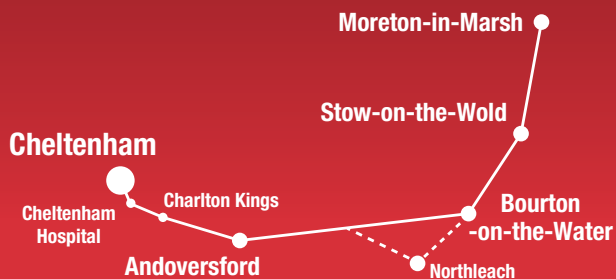

801

Moreton-in-Marsh to Cheltenham Spa

pulhamscoaches.com
01451 820369

Monday to Saturday unless stated (except Public Holidays)											Public Holidays Visit pulhamscoaches.com for full details				Summer Sundays First weekend in May to last weekend in September				
MORETON-IN-MARSH	Monday to Friday																		
Fire College Houses - Turning Circle	-	07:00	08:00	09:20	10:50	12:20	13:50	15:05	16:30	17:40	18:40	19:40	-	-	-	-	-	-	
Railway Station	-	07:05	08:05	09:25	10:55	12:25	13:55	15:10	16:35	17:45	18:45	19:45	09:30	13:45	16:30	19:15	11:45	15:30	18:20
Corn Exchange	-	07:10	08:10	09:30	11:00	12:30	14:00	15:15	16:40	17:50	18:50	19:50	09:35	13:50	16:35	19:20	11:50	15:35	18:25
Surgery / Hospital	-	07:11	08:11	09:31	11:01	12:31	14:01	15:16	16:41	17:51	18:51	19:51	09:36	13:51	16:36	19:21	11:51	15:36	18:26
IVY LODGE CROSS ROADS	-	07:15	08:15	09:35	11:05	12:35	14:05	15:20	16:45	17:55	18:55	19:55	09:40	13:55	16:40	19:25	11:55	15:40	18:30
STOW-ON-THE-WOLD																			
Market Square	-	07:20	08:20	09:45	11:15	12:45	14:15	15:30	16:55	18:00	19:00	20:00	09:45	14:05	16:50	19:30	12:05	15:50	18:35
King Georges Field	-	-	08:25	-	-	-	-	-	-	-	-	-	-	-	-	-	-	-	-
BOURTON-ON-THE-WATER																			
The Cotswold School	06:30	07:30	08:35	09:55	11:25	12:55	14:25	15:40	17:05	18:08	19:08	20:08	09:59	14:19	17:04	19:39	12:19	16:04	18:44
Surgery/George Moore Centre	06:31	07:31	08:36	09:56	11:26	12:56	14:26	15:41	17:06	18:09	19:09	20:09	09:59	14:19	17:04	19:39	12:19	16:04	18:44
Opposite Edinburgh Woollen Mill, arrives	06:32	07:32	08:37	09:57	11:27	12:57	14:27	15:42	17:07	18:10	19:10	20:10	10:00	14:20	17:05	19:40	12:20	16:05	18:45
Opposite Edinburgh Woollen Mill, departs	06:35	07:35	08:40	10:00	11:30	13:00	14:30	15:45	17:10	-	-	-	10:05	-	17:10	-	12:25	16:10	-
NOTGROVE CROSSROADS	06:40	07:40	08:45	10:05	-	13:05	14:35	-	17:15	-	-	-	-	-	-	-	12:30	16:15	-
NORTHLEACH																			
Eastington Road Junction	-	-	-	-	11:45	-	-	16:00	-	-	-	-	10:20	-	17:25	-	-	-	-
Market Square, arrives	-	-	-	-	11:47	-	-	16:02	-	-	-	-	10:22	-	17:27	-	-	-	-
Market Square, departs	-	-	-	-	11:50	-	-	16:05	-	-	-	-	10:25	-	17:30	-	-	-	-
ANDOVERSFORD																			
Templefields	06:53	07:53	08:58	10:18	12:05	13:18	14:48	16:20	17:28	-	-	-	10:40	-	17:45	-	-	-	-
Station Road Bus Stop	06:55	07:55	09:00	10:20	12:07	13:20	14:50	16:22	17:30	-	-	-	10:42	-	17:47	-	12:42	16:27	-
CHARLTON KINGS																			
East End	07:02	08:02	09:07	10:27	12:14	13:27	14:57	16:29	17:37	-	-	-	10:49	-	17:54	-	12:49	16:34	-
Charlton Kings - Six Ways	07:04	08:04	09:09	10:29	12:16	13:29	14:59	16:31	17:39	-	-	-	10:51	-	17:56	-	12:51	16:36	-
CHELTHENHAM																			
College Rd/General Hospital	07:10	08:10	09:15	10:35	12:22	13:35	15:05	16:37	17:45	-	-	-	10:57	-	-	-	-	-	-
Royal Well Bus Station - Stand B	07:18	08:18	09:23	10:43	12:30	13:43	15:13	16:45	17:53	-	-	-	11:05	-	18:06	-	13:00	16:45	-