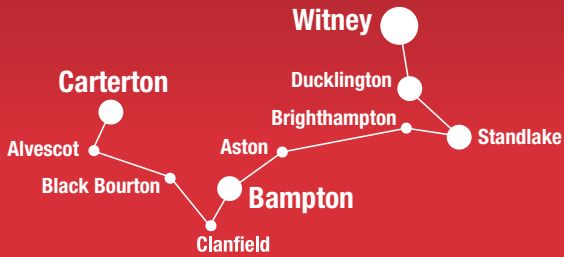

19 Witney, Ducklington, Standlake, Brighthampton, Bampton, Clanfield, Black Bourton, Alvescot Carterton

pulhamscoaches.com
01451 820369

Pulham & Sons (Coaches) Ltd. Bourton Business Park, Bourton-on-the-Water, GL54 2HQ

pulhamscoaches
pulhamscoaches
pulhamscoaches

WITNEY TO CARTERTON Monday to Saturday (except Public Holidays)

		Not Saturdays							
WITNEY - Market Place	-	06:30	08:30	10:30	12:30	13:30	15:30	17:45	18:55
DUCKLINGTON - Green	-	06:36	08:36	10:36	12:36	13:36	15:36	17:51	19:01
STANDLAKE - The Bell	-	06:46	08:46	10:46	12:46	13:46	15:46	18:01	19:11
BRIGHTHAMPTON - Chervil Cottage	-	06:49	08:49	10:49	12:49	13:49	15:49	18:04	19:14
ASTON - High Street	-	06:54	08:54	10:54	12:54	13:54	15:54	18:09	19:19
BAMPTON - Bushey Row	-	07:00	09:00	11:00	13:00	14:00	16:00	18:15	19:25
BAMPTON - Square	-	07:02	09:02	11:02	13:02	14:02	16:02	18:17	19:27
CLANFIELD - The Clanfield Tavern	-	07:07	09:07	11:07	13:07	14:07	16:07	18:22	19:32
BLACK BOURTON - Station Road	-	07:10	09:10	11:10	13:10	14:10	16:10	18:25	19:35
ALVESCOT - Memorial	-	07:13	09:13	11:13	13:13	14:13	16:13	18:28	19:38
CARTERTON - Crossroads	-	07:18	09:18	11:18	13:18	14:18	16:18	18:33	19:43
CARTERTON - Broadshires Health Centre	-	07:21	09:21	11:21	13:21	14:21	16:21	18:36	19:46

CARTERTON TO WITNEY Monday to Saturday (except Public Holidays)

		Not Saturdays								
CARTERTON - Broadshires Health Centre		06:28	07:23	09:33	11:33	13:33	14:33	16:33	18:41	-
CARTERTON - Town Hall		06:31	07:26	09:36	11:36	13:36	14:36	16:36	18:44	-
ALVESCOT - Memorial		06:36	07:31	09:41	11:41	13:41	14:41	16:41	18:49	-
BLACK BOURTON - Station Road		06:38	07:33	09:43	11:43	13:43	14:43	16:43	18:51	-
CLANFIELD - The Clanfield Tavern		06:41	07:36	09:46	11:46	13:46	14:46	16:46	18:54	-
BAMPTON - Square		06:46	07:41	09:51	11:51	13:51	14:51	16:51	18:56	-
BAMPTON - Bushey Row		06:48	07:43	09:53	11:53	13:53	14:53	16:53	18:58	-
ASTON - High Street		06:54	07:49	09:59	11:59	13:59	14:59	16:59	19:04	-
BRIGHTHAMPTON - Chervil Cottage		06:59	07:55	10:04	12:04	14:04	15:04	17:04	19:09	-
STANDLAKE - Woodlands		07:02	07:59	10:09	12:09	14:09	15:09	17:09	19:12	-
DUCKLINGTON - Green		07:11	08:10	10:17	12:17	14:17	15:17	17:17	19:20	-
WITNEY - Market Place		07:17	08:27	10:26	12:26	14:26	15:26	17:26	19:26	-

Please note that alternative routes may be used in the event of road closures or other unforeseen circumstances. Please check our website for updates.

01451 820369 | info@pulhamscoaches.com | pulhamscoaches.com