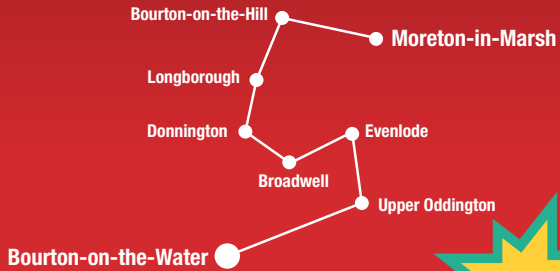

803

Bourton-on-the-Water, Upper Oddington, Evenlode, Broadwell, Donnington, Longborough, Bourton-on-the-Hill, Moreton-in-Marsh

SAVE 10%
on most bus fares
purchased using the
Smartcard
(restrictions apply)

803 - Bourton-on-the-Water, Upper Oddington, Evenlode, Broadwell, Donnington, Longborough, Bourton on the Hill, Moreton-in-Marsh

Tuesdays ONLY (excluding Public Holidays)

BOURTON-ON-THE-WATER - War Memorial	09:35
UPPER ODDINGTON	09:50
EVENLODE	10:00
BROADWELL	10:05
DONNINGTON	10:10
LONGBOROUGH	10:15
BOURTON-ON-THE-HILL	10:21
MORETON-IN-MARSH	10:25

Tuesdays ONLY (excluding Public Holidays)

MORETON-IN-MARSH	12:10
BOURTON-ON-THE-HILL	12:14
LONGBOROUGH	12:20
DONNINGTON	12:25
BROADWELL	12:30
EVENLODE	12:35
UPPER ODDINGTON	12:45
BOURTON-ON-THE-WATER - War Memorial	13:00